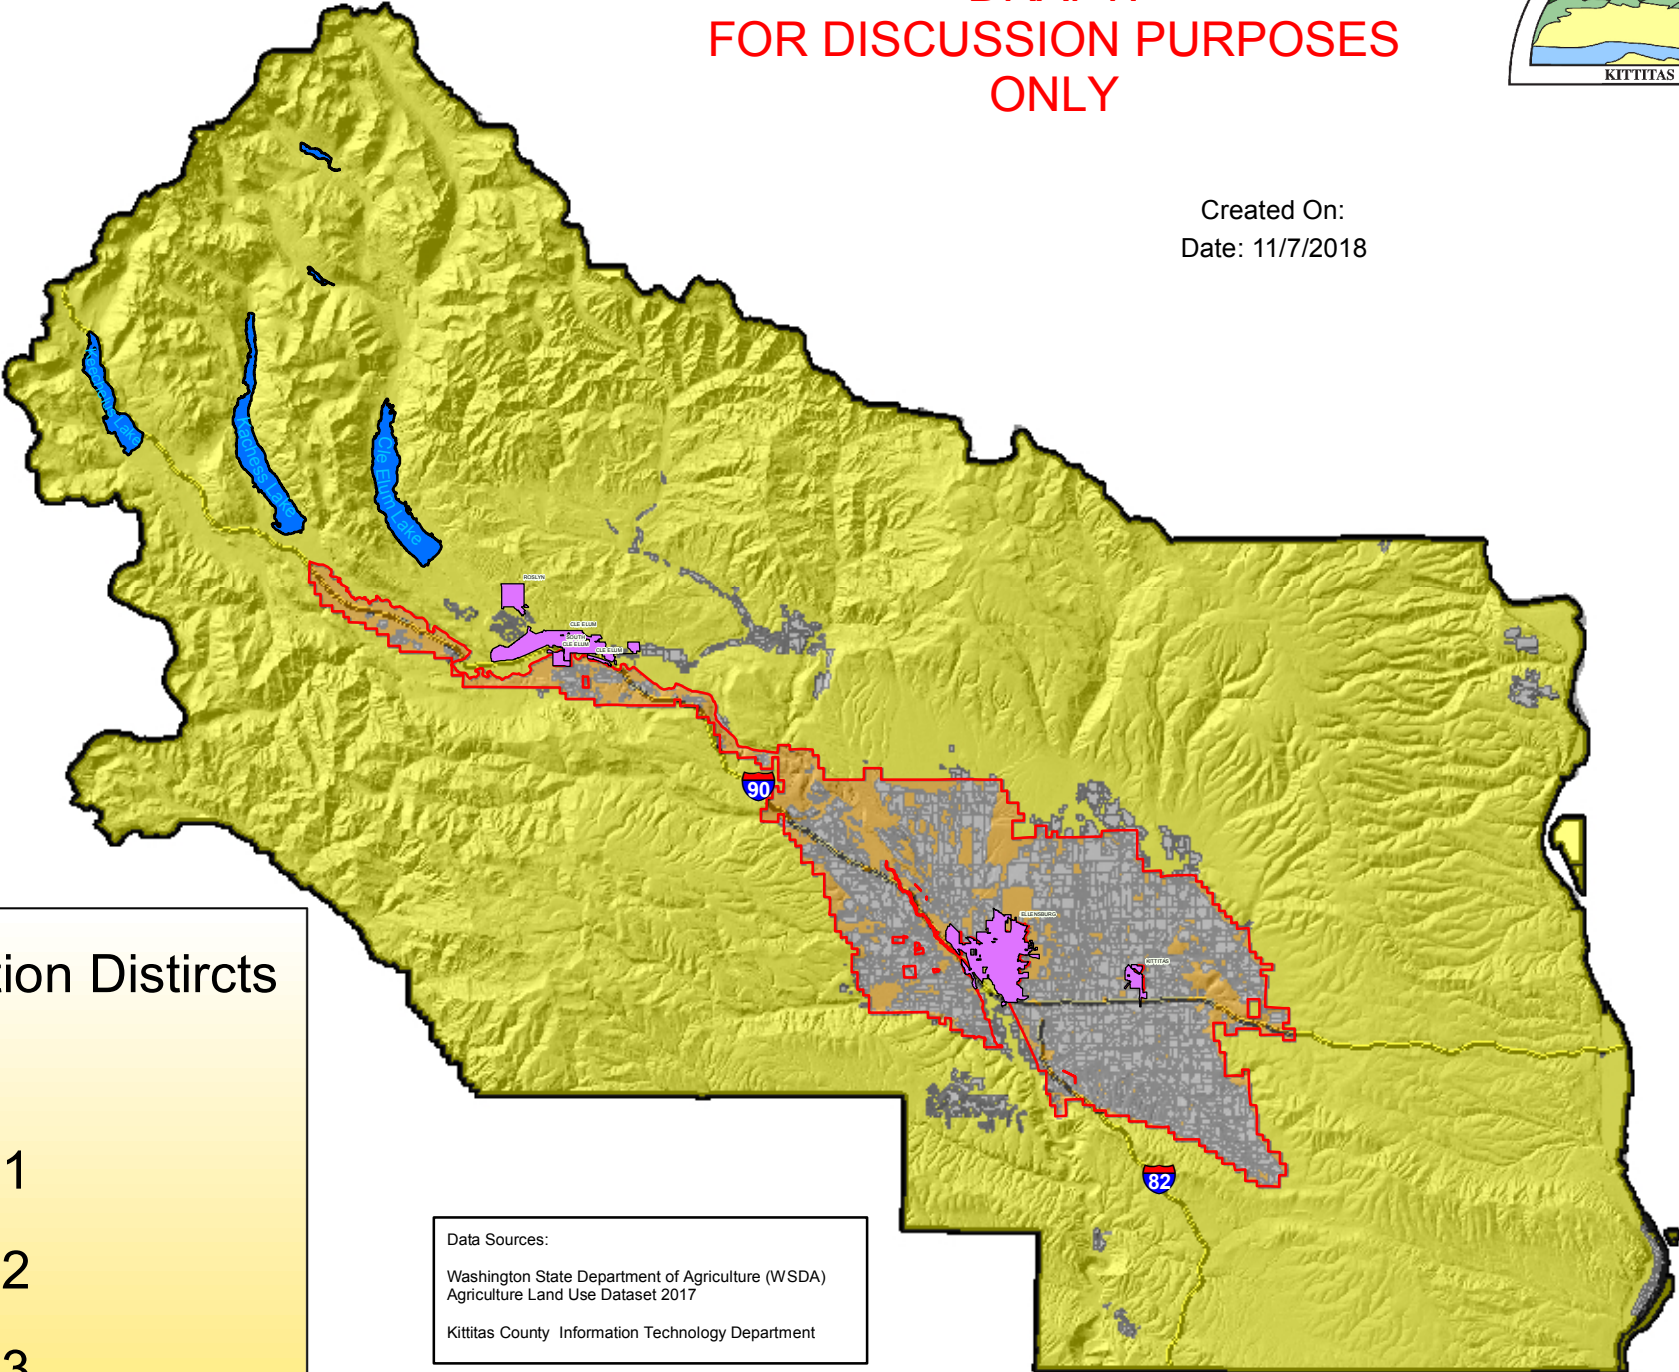

Solar Power Production Facilities Overlay Map

**DRAFT:
FOR DISCUSSION PURPOSES
ONLY**

Created On:
Date: 11/7/2018

 Irrigation Distirctcs

Zones

 Zone 1

 Zone 2

 Zone 3

Data Sources:
Washington State Department of Agriculture (WSDA)
Agriculture Land Use Dataset 2017
Kittitas County Information Technology Department